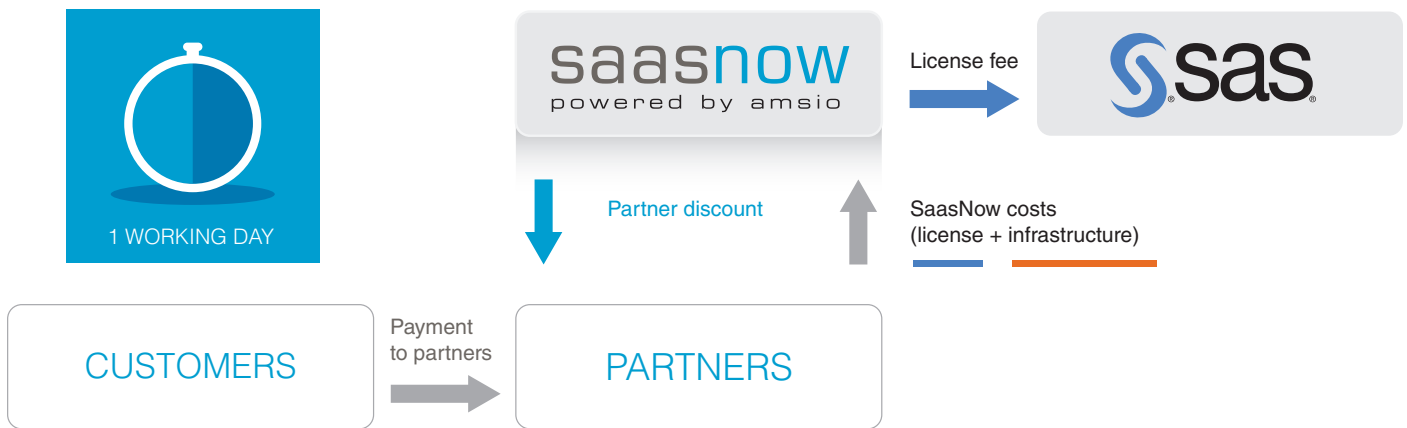

Add your own value on top of this solution

SAASNOW MODEL FOR PARTNERS

SAASNOW FOR SAS® VIYA® INCLUDES:

- Scalable and flexible environment for self-service business intelligence and analytics.
- State-of-the-art data visualization possibilities.
- Data exploration and reporting for large data sets.
- Setup within 1 working day and a monthly contact.
- Instant access to multilingual SaaSNow Portal.
- sFTP Support / direct data connections.